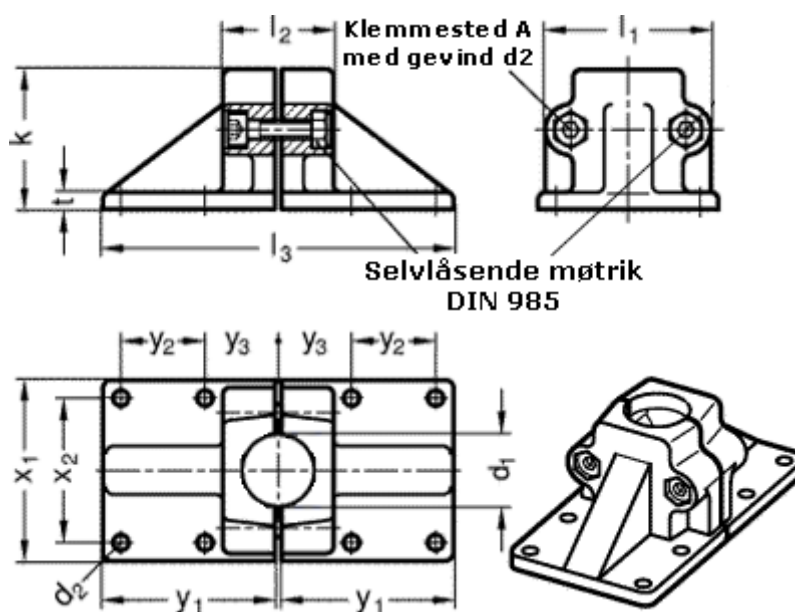

Article number: 20167B452BL

Description: Wide base clamp GN167-B45-2-BL
GN167

Measures

d1 = B45	x1 = 115
d2 = 11	x2 = 90
d3 = M10	y1 = 108
k = 91	y2 = 50
l1 = 98	y3 = 45
l2 = 70	
l3 = 218	
t = 14	